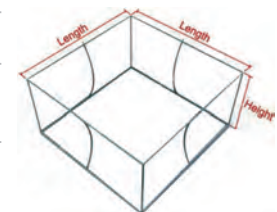

Allure Fabric Tension Banner Stands (Graphics Included) / Spotlight

	Arc Angle Shape	Oblique Angle Shape
Item Code	EDF-LDB-01	EDF-LDB-02
Material	Aluminum, MDF, Dye-sublimation fabric	Aluminum, MDF, Dye-sublimation fabric
Frame Size	Φ33.49" x 78.8" H (Φ85cm x 200cm H)	Φ33.49" x 78.8" H (Φ85cm x 200cm H)
Graphic Size	34.67" W x 78.8" H (88cm W x 200cm H)	34.67" W x 81.16" H (88cm W x 206cm H)
Package Size	25.6" x 17.7" x 6.3" (65 x 45 x 16cm)	25.6" x 17.7" x 6.3" (65 x 45 x 16cm)
G.W./set	10.3lb (4.7kg)	10.3lb (4.7kg)

Hanging Sign with Stretch Fabric Graphics

 Any shapes & sizes are available. All depend on you.
(Get fabric & frame separately or complete set.)

Circle Hanging Sign with Stretch Fabric Graphics

Item Code	FHS-C-5	FHS-C-10	FHS-C-20
Material	Aluminum, Fabric Dye Sub	Aluminum, Fabric Dye Sub	Aluminum, Fabric Dye Sub
Graphic Size	Dia 60" x 30" H (Dia 152.4cm x 76.2cm H)	Dia 120" x 24" H (Dia 304.8cm x 61cm H)	Dia 240" x 48" H (Dia 609.6cm x 121.9cm H)
Package Size	14.2" x 10" x 48.1" (36 x 25 x 122cm)	13.8" x 9.9" x 67.8" (35 x 25 x 172cm)	13.8" x 9.9" x 79.6", 14.6" x 9.9" x 60.3" (35 x 25 x 202cm, 37 x 25 x 153cm)
G.W./set	23.3lb (10.6kg)	35lb (15.9kg)	125.4lb (57kg)

Square Hanging Sign with Stretch Fabric Graphics

Item Code	FHS-S-8	FHS-S-16	FHS-S-20
Material	Aluminum, Fabric Dye Sub	Aluminum, Fabric Dye Sub	Aluminum, Fabric Dye Sub
Graphic Size	96.1"L x 42"H x 4 (243.8cm L x 106.7cm H x 4)	192.2"L x 48" H x 4 (487.7cm L x 121.9cm H x 4)	240.2"L x 48" H x 4 (609.6cm L x 121.9cm H x 4)
Package Size	15.8" x 9.9" x 59.9" (40 x 25 x 152cm)	16.6" x 9.9" x 70.9" (42 x 25 x 180cm)	15.8" x 9.9" x 79.6", 60.3" x 14.6" x 9.9" (40 x 25 x 202cm, 153 x 37 x 25cm)
G.W./set	44.7lb (20.3kg)	96.8lb (44kg)	162.8lb(74kg)