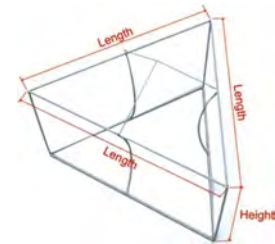

Hanging Sign with Stretch Fabric Graphics

 Any shapes & sizes are available. All depend on you.
(Get fabric & frame separately or complete set.)

Circle Hanging Sign with Stretch Fabric Graphics

Item Code	FHS-C-5	FHS-C-10	FHS-C-20
Material	Aluminum, Fabric Dye Sub	Aluminum, Fabric Dye Sub	Aluminum, Fabric Dye Sub
Graphic Size	Dia 60" x 30" H (Dia 152.4cm x 76.2cm H)	Dia 120" x 24" H (Dia 304.8cm x 61cm H)	Dia 240" x 48" H (Dia 609.6cm x 121.9cm H)
Package Size	14.2" x 10" x 48.1" (36 x 25 x 122cm)	13.8" x 9.9" x 67.8" (35 x 25 x 172cm)	13.8" x 9.9" x 79.6", 14.6" x 9.9" x 60.3" (35 x 25 x 202cm, 37 x 25 x 153cm)
G.W./set	23.3lb (10.6kg)	35lb (15.9kg)	125.4lb (57kg)

Square Hanging Sign with Stretch Fabric Graphics

Item Code	FHS-S-8	FHS-S-16	FHS-S-20
Material	Aluminum, Fabric Dye Sub	Aluminum, Fabric Dye Sub	Aluminum, Fabric Dye Sub
Graphic Size	96.1"L x 42"H x 4 (243.8cm L x 106.7cm H x 4)	192.2"L x 48" H x 4 (487.7cm L x 121.9cm H x 4)	240.2"L x 48" H x 4 (609.6cm L x 121.9cm H x 4)
Package Size	15.8" x 9.9" x 59.9" (40 x 25 x 152cm)	16.6" x 9.9" x 70.9" (42 x 25 x 180cm)	15.8" x 9.9" x 79.6", 60.3" x 14.6" x 9.9" (40 x 25 x 202cm, 153 x 37 x 25cm)
G.W./set	44.7lb (20.3kg)	96.8lb (44kg)	162.8lb(74kg)

Triangular Hanging Sign with Stretch Fabric Graphics

Item Code	FHS-T-10	FHS-T-14	FHS-T-20
Material	Aluminum, Fabric Dye Sub	Aluminum, Fabric Dye Sub	Aluminum, Fabric Dye Sub
Graphic Size	120.1"L x 42"H x 3 (304.8cm L x 106.7cm H x 3)	168.1"L x 42"H x 3 (426.7cm L x 106.7cm H x 3)	240.2"L x 48"H x 3 (609.6cm L x 121.9cm H x 3)
Package Size	15.8" x 9.9" x 60" (40 x 25 x 152cm)	15.8" x 9.9" x 60" (40 x 25 x 152cm)	84" x 14.6" x 9.1", 60.3" x 14.6" x 9.1" (213 x 37 x 23cm, 153 x 37 x 23cm)
G.W./set	41.8lb (19kg)	59.4lb (27kg)	121lb (55kg)